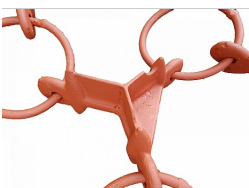

TRIDENT

ACCESSORIES FOR HARROWS - MEADOW GATES

Double-sided trident for cultivation of meadows and pastures.